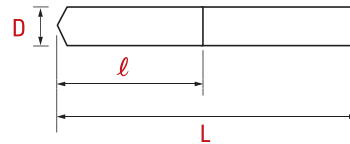

Solid Carbide 2F Drills - Regular Type

초경 드릴
일반형

Item no. 제품코드	D 외경	ℓ 날장	L 전장
DR02CA-020	2.0	20	45
DR02CA-021	2.1	20	45
DR02CA-022	2.2	20	45
DR02CA-023	2.3	20	45
DR02CA-024	2.4	20	45
DR02CA-025	2.5	22	45
DR02CA-026	2.6	22	45
DR02CA-027	2.7	22	45
DR02CA-028	2.8	22	45
DR02CA-029	2.9	22	45
DR02CA-030	3.0	25	50
DR02CA-031	3.1	25	50
DR02CA-032	3.2	25	50
DR02CA-033	3.3	28	50
DR02CA-034	3.4	28	50
DR02CA-035	3.5	28	50
DR02CA-036	3.6	30	55
DR02CA-037	3.7	30	55
DR02CA-038	3.8	30	55
DR02CA-039	3.9	30	55

Item no. 제품코드	D 외경	ℓ 날장	L 전장
DR02CA-040	4.0	30	55
DR02CA-041	4.1	34	60
DR02CA-042	4.2	34	60
DR02CA-043	4.3	34	60
DR02CA-044	4.4	34	60
DR02CA-045	4.5	34	60
DR02CA-046	4.6	38	65
DR02CA-047	4.7	38	65
DR02CA-048	4.8	38	65
DR02CA-049	4.9	38	65
DR02CA-050	5.0	38	65
DR02CA-051	5.1	38	65
DR02CA-052	5.2	38	65
DR02CA-053	5.3	38	65
DR02CA-054	5.4	38	65
DR02CA-055	5.5	38	65
DR02CA-056	5.6	40	75
DR02CA-057	5.7	40	75
DR02CA-058	5.8	40	75
DR02CA-059	5.9	40	75