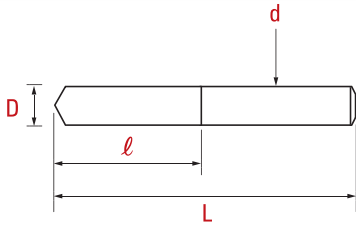

HSS-PM Drills - Stub Type

분말하이스 드릴
스터브형, HSS-PM

Item no. 제품코드	D 외경	ℓ 날장	L 전장	d 샹크
DR01PM-020	2.0	12	44	3
DR01PM-021	2.1	12	44	3
DR01PM-022	2.2	13	45	3
DR01PM-023	2.3	13	45	3
DR01PM-024	2.4	14	46	3
DR01PM-025	2.5	14	46	3
DR01PM-026	2.6	14	46	3
DR01PM-027	2.7	16	48	3
DR01PM-028	2.8	16	48	3
DR01PM-029	2.9	16	48	3
DR01PM-030	3.0	16	48	3
DR01PM-031	3.1	18	50	4
DR01PM-032	3.2	18	50	4
DR01PM-033	3.3	18	50	4
DR01PM-034	3.4	20	52	4
DR01PM-035	3.5	20	52	4
DR01PM-036	3.6	20	52	4
DR01PM-037	3.7	20	52	4
DR01PM-038	3.8	22	54	4
DR01PM-039	3.9	22	54	4
DR01PM-040	4.0	22	54	4
DR01PM-041	4.1	22	66	6
DR01PM-042	4.2	22	66	6
DR01PM-043	4.3	24	68	6

Item no. 제품코드	D 외경	ℓ 날장	L 전장	d 샹크
DR01PM-044	4.4	24	68	6
DR01PM-045	4.5	24	68	6
DR01PM-046	4.6	24	68	6
DR01PM-047	4.7	24	68	6
DR01PM-048	4.8	26	70	6
DR01PM-049	4.9	26	70	6
DR01PM-050	5.0	26	70	6
DR01PM-051	5.1	26	70	6
DR01PM-052	5.2	26	70	6
DR01PM-053	5.3	26	70	6
DR01PM-054	5.4	28	72	6
DR01PM-055	5.5	28	72	6
DR01PM-056	5.6	28	72	6
DR01PM-057	5.7	28	72	6
DR01PM-058	5.8	28	72	6
DR01PM-059	5.9	28	72	6
DR01PM-060	6.0	28	72	6
DR01PM-061	6.1	31	75	8
DR01PM-062	6.2	31	75	8
DR01PM-063	6.3	31	75	8
DR01PM-064	6.4	31	75	8
DR01PM-065	6.5	31	75	8
DR01PM-066	6.6	31	75	8
DR01PM-067	6.7	31	75	8