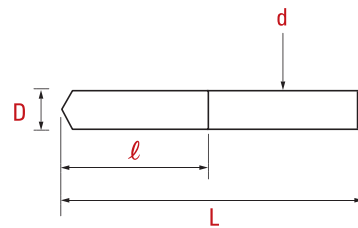

HSS-PM Drills Jobber Type(Long), HSS-PM

분말하이스 드릴
자버형, HSS-PM

Item no. 제품코드	D 외경	ℓ 날장	L 전장	d 샤크
DR02PM-020	2.0	24	56	3
DR02PM-021	2.1	24	56	3
DR02PM-022	2.2	25	56	3
DR02PM-023	2.3	25	56	3
DR02PM-024	2.4	30	61	3
DR02PM-025	2.5	30	61	3
DR02PM-026	2.6	30	61	3
DR02PM-027	2.7	33	64	3
DR02PM-028	2.8	33	64	3
DR02PM-029	2.9	33	64	3
DR02PM-030	3.0	33	64	3
DR02PM-031	3.1	36	68	4
DR02PM-032	3.2	36	68	4
DR02PM-033	3.3	36	68	4
DR02PM-034	3.4	39	71	4
DR02PM-035	3.5	39	71	4
DR02PM-036	3.6	39	71	4
DR02PM-037	3.7	39	71	4
DR02PM-038	3.8	43	75	4
DR02PM-039	3.9	43	75	4
DR02PM-040	4.0	43	75	4

Item no. 제품코드	D 외경	ℓ 날장	L 전장	d 샤크
DR02PM-041	4.1	43	85	6
DR02PM-042	4.2	43	85	6
DR02PM-043	4.3	47	89	6
DR02PM-044	4.4	47	89	6
DR02PM-045	4.5	47	89	6
DR02PM-046	4.6	47	89	6
DR02PM-047	4.7	47	89	6
DR02PM-048	4.8	52	94	6
DR02PM-049	4.9	52	94	6
DR02PM-050	5.0	52	94	6
DR02PM-051	5.1	52	94	6
DR02PM-052	5.2	52	94	6
DR02PM-053	5.3	52	94	6
DR02PM-054	5.4	57	99	6
DR02PM-055	5.5	57	99	6
DR02PM-056	5.6	57	99	6
DR02PM-057	5.7	57	99	6
DR02PM-058	5.8	57	99	6
DR02PM-059	5.9	57	99	6
DR02PM-060	6.0	57	99	6
DR02PM-061	6.1	63	107	8